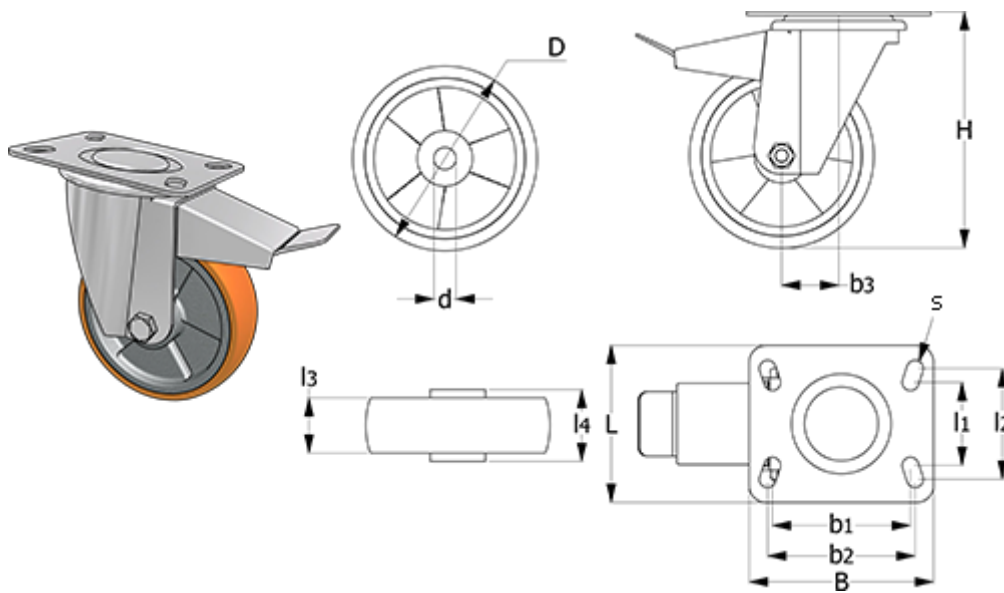

Data Sheet

Article number: 2314451551

Description: E+G Aluminium wheel 451551
RE.F5-080-SSL turning plate wo/brake

Measures

B	= 100	H	= 107	Type	= RE.F5-080-SSL
b1	= 75	L	= 85	Weight (g)	= 720
b2	= 80	l1	= 45		
b3	= 39	l2	= 60		
Code	= 451551	l3	= 25		
D	= 80	l4	= 30		
d	= 12	Rolling resistance (N)	= 1500		
Dynamic load (N)	= 2000	s	= 9		